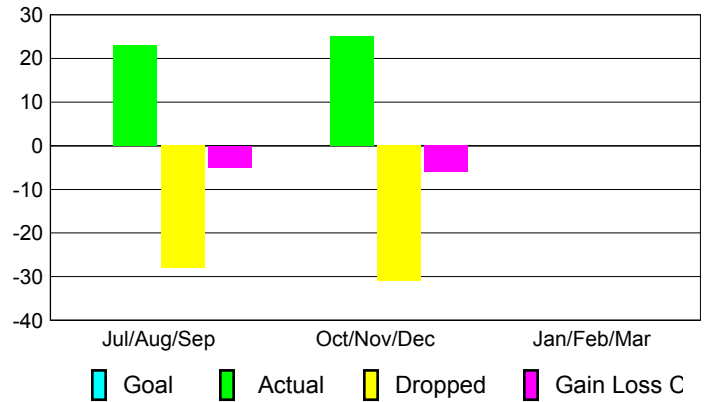

### YTD Status Quo Clubs 2012-2013

Status Quo Clubs Compared to Status Quo Members

## MEMBERSHIP

Membership Results  
2012-2013

Membership  
2011-2012

Month	Net Memb Goal	Actual New Memb	Actual Dropped Memb	Gain/Loss of Memb	Gain/Loss of Memb
Jul/Aug/Sep		23	-28	-5	-13
Oct/Nov/Dec		25	-31	-6	-7
Jan/Feb/Mar					-5
<b>Totals</b>		<b>48</b>	<b>-59</b>	<b>-11</b>	<b>-25</b>

### Membership Results 2012-2013

Goal, New, Dropped, Gain/Loss

### Comparison of Membership Gain/Loss

Current Year Compared to the Previous Year