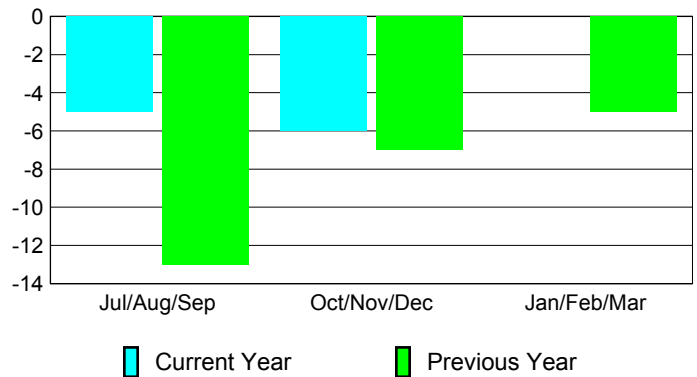

Gender Comparison 2012-2013

Jul/Aug/Sep

Oct/Nov/Dec

Jan/Feb/Mar

Male

Female